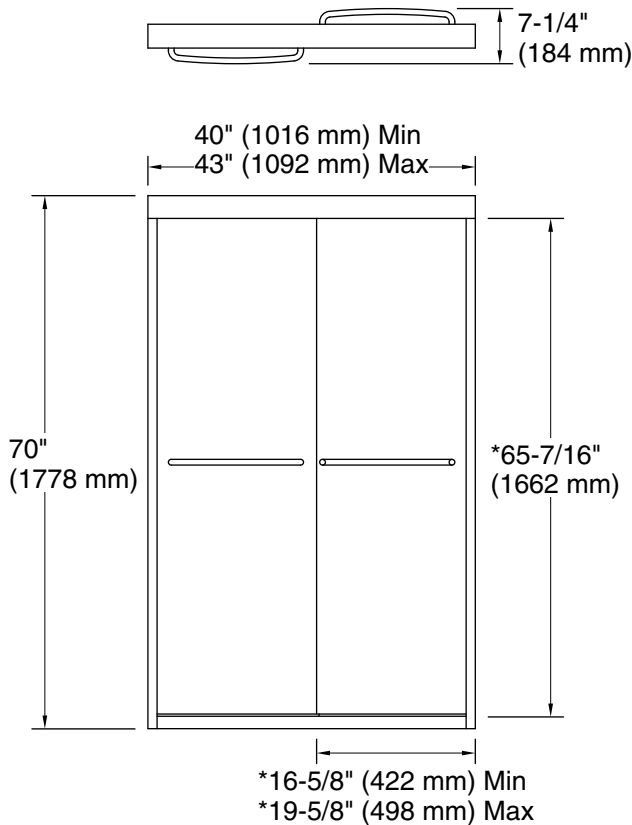

### Installation

- Fits opening widths 40" - 43" (1016 mm –1092 mm).
- Out-of-plumb adjustability simplifies installation.
- Door can be installed to open to the left or right to suit your bathroom layout.
- For residential use only.
- Not for use in hospitality.

### Technical Information

All product dimensions are nominal.

Installation type: For shower base installation

Opening Width - Min: 40" (1016 mm)

Opening Width - Max: 43" (1092 mm)

Walk-through - Min: 16-5/8" (422 mm)

Walk-through - Max: 19-5/8" (498 mm)

Glass thickness: 1/4" (6 mm)

Glass coating: CleanCoat®