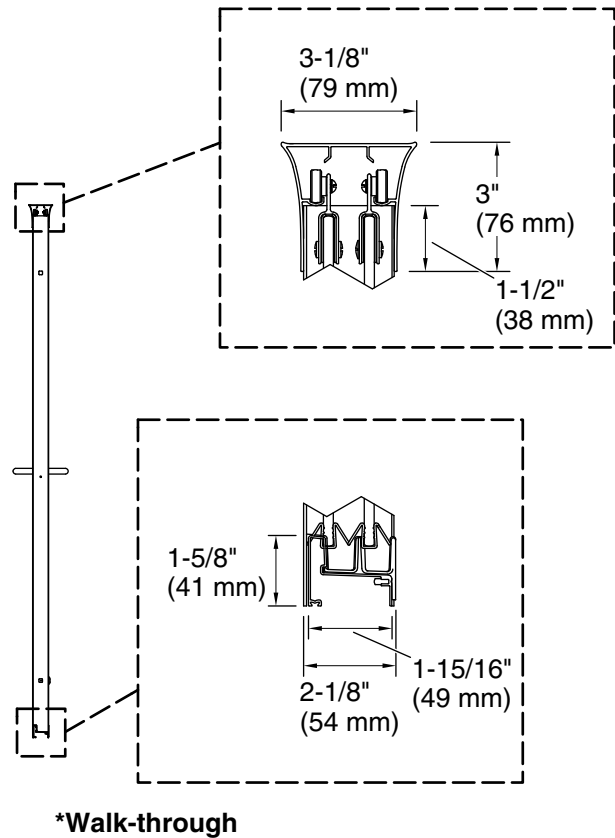

### Installation

- Fits opening widths 40" - 43" (1016 mm –1092 mm).
- Out-of-plumb adjustability simplifies installation.
- Door can be installed to open to the left or right to suit your bathroom layout.
- For residential use only.
- Not for use in hospitality.

### Technical Information

All product dimensions are nominal.

Installation type: For shower base installation

Opening Width - Min: 40" (1016 mm)

Opening Width - Max: 43" (1092 mm)

Walk-through - Min: 16-5/8" (422 mm)

Walk-through - Max: 19-5/8" (498 mm)

Glass thickness: 1/4" (6 mm)

Glass coating: CleanCoat®

### Notes

Install this product according to the installation instructions.

The vertical opening should be a minimum of 72" (1829 mm) to allow for installation clearance.